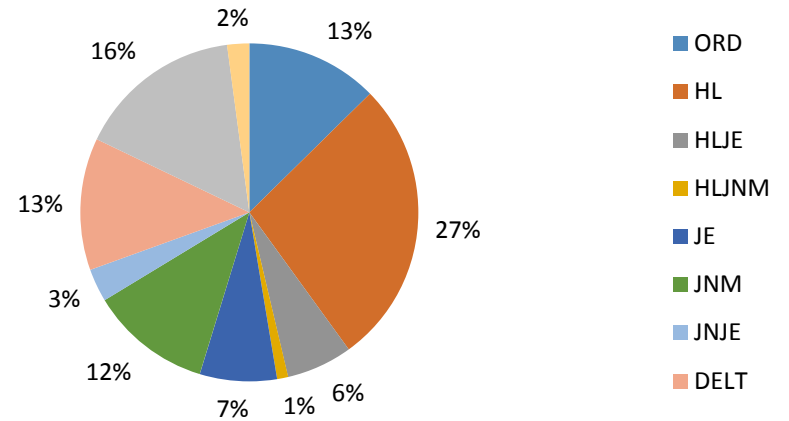

**Student Profile for the 2014-15 Academic Year**

**Average Age**  
**Gender Breakdown**

**Cincinnati**

30

64% Male, 36% Female

**Los Angeles**

28

64% Female, 36% Male

**New York**

34

64% Female, 36% Male

**Jerusalem**

25

65% Female, 35% Male

**Breakdown by Majors**

**Cincinnati**

**Los Angeles**

**New York**

**Jerusalem**