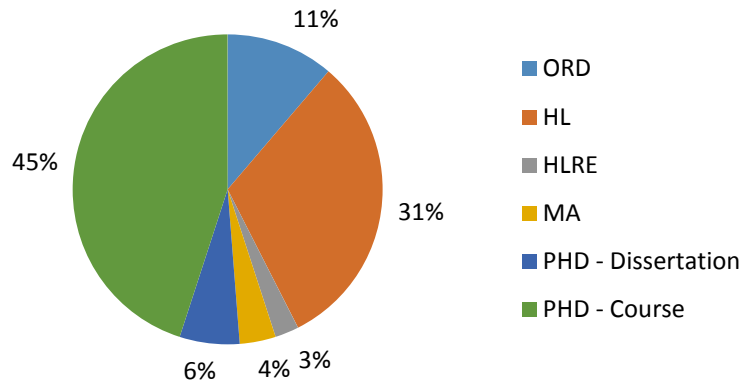

**Student Profile for the 2014-15 Academic Year**

**Average Age**  
**Gender Breakdown**

**Cincinnati**

30

64% Male, 36% Female

**Los Angeles**

28

64% Female, 36% Male

**New York**

34

64% Female, 36% Male

**Jerusalem**

25

65% Female, 35% Male

**Breakdown by Majors**

**Cincinnati**

**Los Angeles**

**New York**

**Jerusalem**