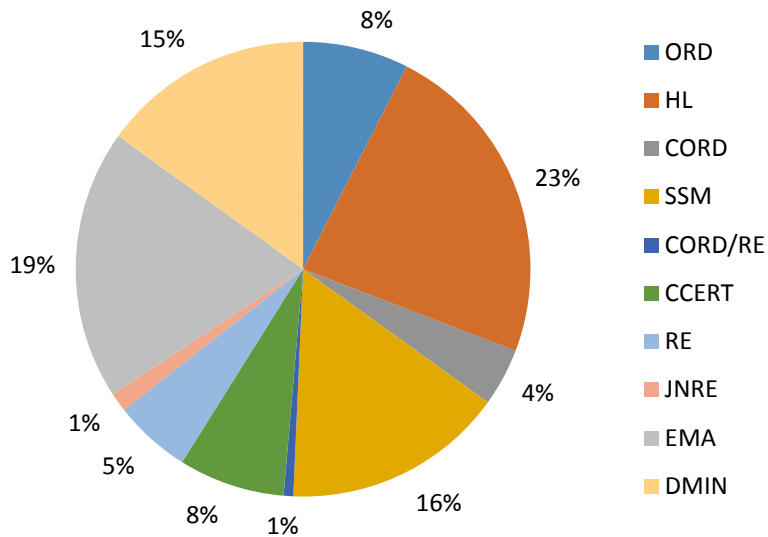

**Student Profile for the 2014-15 Academic Year**

**Average Age**  
**Gender Breakdown**

**Cincinnati**

30

64% Male, 36% Female

**Los Angeles**

28

64% Female, 36% Male

**New York**

34

64% Female, 36% Male

**Jerusalem**

25

65% Female, 35% Male

**Breakdown by Majors**

**Cincinnati**

**Los Angeles**

**New York**

**Jerusalem**