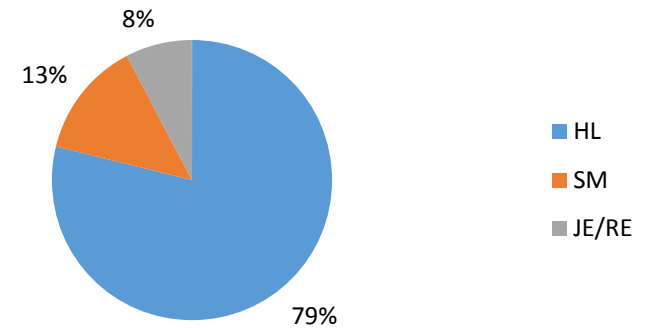

Student Profile for the 2013-14 Academic Year

	Cincinnati	Los Angeles	New York	Jerusalem
Average Age	29	29	33	26
Gender Breakdown	58% Male, 42% Female	65% Female, 35% Male	65% Female, 35% Male	60% Female, 40% Male

Breakdown by Majors

Cincinnati

Los Angeles

New York

Jerusalem

- MA/PHD
- HL
- HLRE
- ORD
- ND

- CCRT
- CORD
- SM
- JS
- ORD
- HL
- HLRE
- DMIN
- EXMA
- JNJE
- XED 500
- ND
- RE

- ORD
- HL
- HLJE
- DELT
- DHL
- JE
- JNM
- JNJE
- CAEA

- HL
- SM
- JE/RE