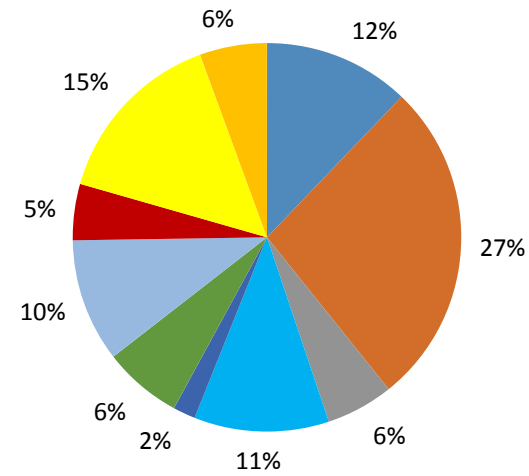

Student Profile for the 2013-14 Academic Year

	Cincinnati	Los Angeles	New York	Jerusalem
Average Age	29	29	33	26
Gender Breakdown	58% Male, 42% Female	65% Female, 35% Male	65% Female, 35% Male	60% Female, 40% Male

Breakdown by Majors

Cincinnati

Los Angeles

New York

Jerusalem

- MA/PHD
- HL
- HLRE
- ORD
- ND

- CCRT
- CORD
- SM
- JS
- ORD
- HL
- HLRE
- DMIN
- EXMA
- JNJE
- XED 500
- ND
- RE

- ORD
- HL
- HLJE
- DELT
- DHL
- JE
- JNM
- JNJE
- CAEA