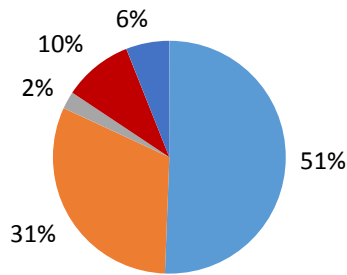

Student Profile for the 2013-14 Academic Year

	Cincinnati	Los Angeles	New York	Jerusalem
Average Age	29	29	33	26
Gender Breakdown	58% Male, 42% Female	65% Female, 35% Male	65% Female, 35% Male	60% Female, 40% Male

Breakdown by Majors

Cincinnati

Los Angeles

New York

Jerusalem

- MA/PHD
- HL
- HLRE
- ORD
- ND

- CCRT
- CORD
- SM
- JS
- ORD
- HL
- HLRE
- DMIN
- EXMA
- JNJE
- XED 500
- ND
- RE

- ORD
- HL
- HLJE
- DELT
- DHL
- JE
- JNM
- JNJE
- CAEA