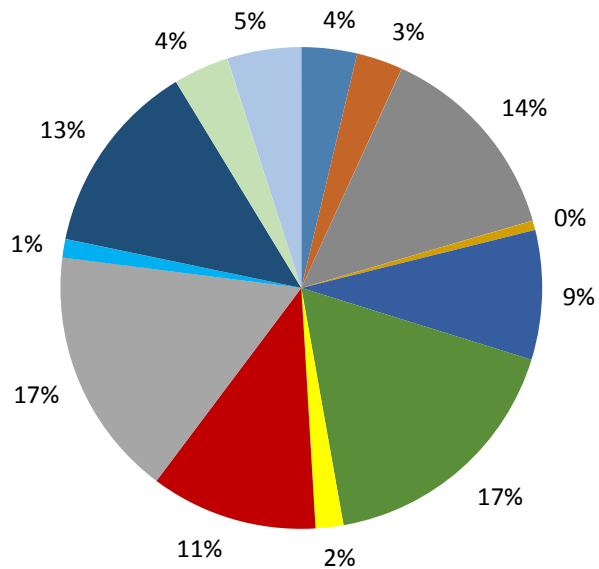

Student Profile for the 2013-14 Academic Year

	Cincinnati	Los Angeles	New York	Jerusalem
Average Age	29	29	33	26
Gender Breakdown	58% Male, 42% Female	65% Female, 35% Male	65% Female, 35% Male	60% Female, 40% Male

Breakdown by Majors

Cincinnati

Los Angeles

New York

Jerusalem

- MA/PHD
- HL
- HLRE
- ORD
- ND

- CCRT
- CORD
- SM
- JS
- ORD
- HL
- HLRE
- DMIN
- EXMA
- JNJE
- XED 500
- ND
- RE

- ORD
- HL
- HLJE
- DELT
- DHL
- JE
- JNM
- JNJE
- CAEA